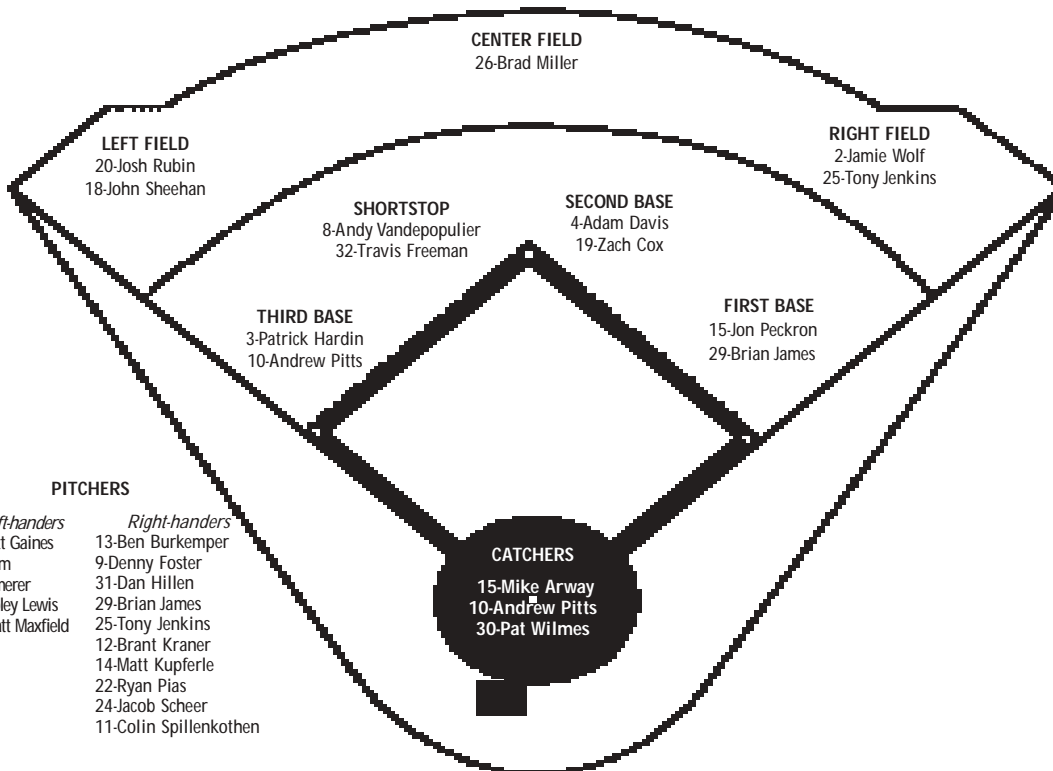

36 Lawrence Scully, Head Coach

* Indicates number of letters earned

Alphabetical Roster

No.	Name	Pos.
15	Mike Arway	C
13	Ben Burkemper	P
19	Zach Cox	2B
4	Adam Davis	2B
9	Denny Foster	P
32	Travis Freeman	SS
7	Scott Gaines	P
9	Patrick Hardin	3B/OF
31	Dan Hillen	P
29	Brian James	p
25	Tony Jenkins	P
21	Tom Kammerer	P
12	Brant Kraner	P
14	Matt Kupferle	P
27	Coley Lewis	P/DH
34	Matt Maxfield	P
26	Brad Miller	OF
5	Jon Peckron	1B
22	Ryan Pias	P
10	Andrew Pitts	3B/C
20	Josh Rubin	OF
24	Jacob Scheer	P
18	John Sheehan	OF
11	Colin Spillenkothen	P
8	Andy Vandepopulier	SS
30	Pat Wilmes	C
2	Jamie Wolf	OF

PITCHERS

<i>Left-handers</i>	<i>Right-handers</i>
7-Scott Gaines	13-Ben Burkemper
21-Tom Kammerer	9-Denny Foster
27-Coley Lewis	31-Dan Hillen
33-Matt Maxfield	29-Brian James
	25-Tony Jenkins
	12-Brant Kraner
	14-Matt Kupferle
	22-Ryan Pias
	24-Jacob Scheer
	11-Colin Spillenkothen